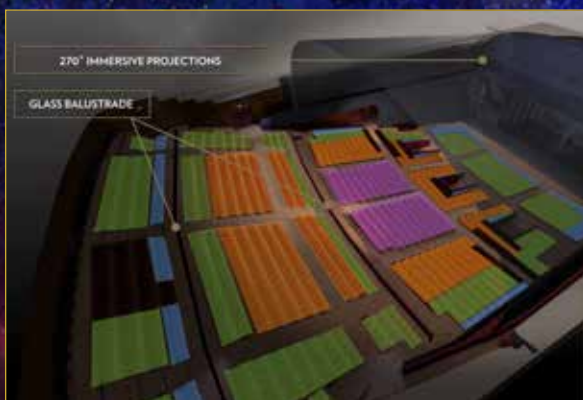

EXTRA

COMMON AREAS AVAILABLE
FOR SPECIAL PACKAGES

Foyer
Bar
Chorus Restaurant
Cocktail bar

MEET & GREET EXPERIENCE